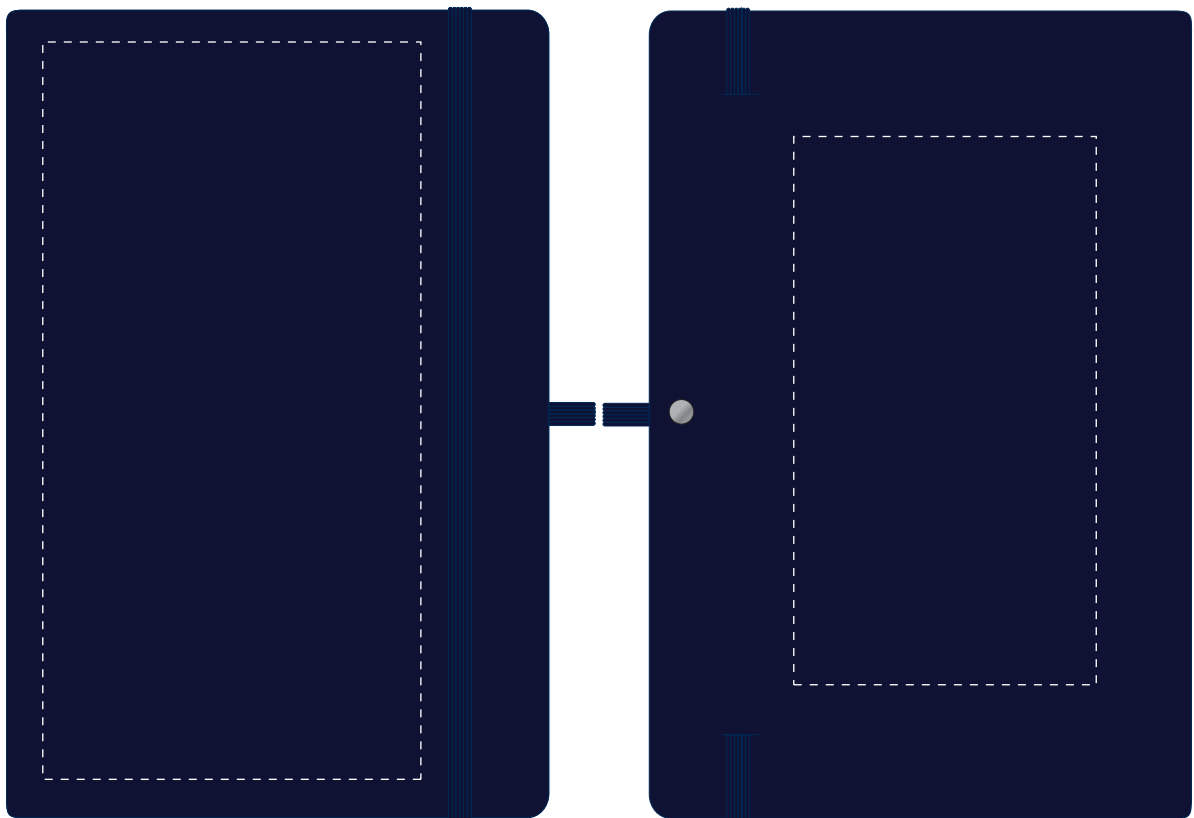

Your Ref:	Quantity:	Product Code: QS0745
Our Ref:	Version: 1	Product Colour: NAVY BLUE

**PRINTING CONCERNS:****PRODUCT INFO: DUE TO THE NATURE OF THE PRODUCT THE PRINT POSITION MAY VARY BY 2 - 3 MM**

We stock this item in the following colours

**PANTONE REFERENCE(S)**

Full Colour Printing

*Product Image for visualisation  
- colours may vary*

ARTWORK SCALE 50%

- CENTRED TO PRINT AREA
- CENTRED TO NOTEBOOK

The dashed line is to demonstrate print area and will not appear on your printed item

To proceed, please approve visual via the online system.

ARTWORK SCALE 100%  
Max print area: 195mm x 100mm

ARTWORK SCALE 100%  
Max print area: 145mm x 80mm